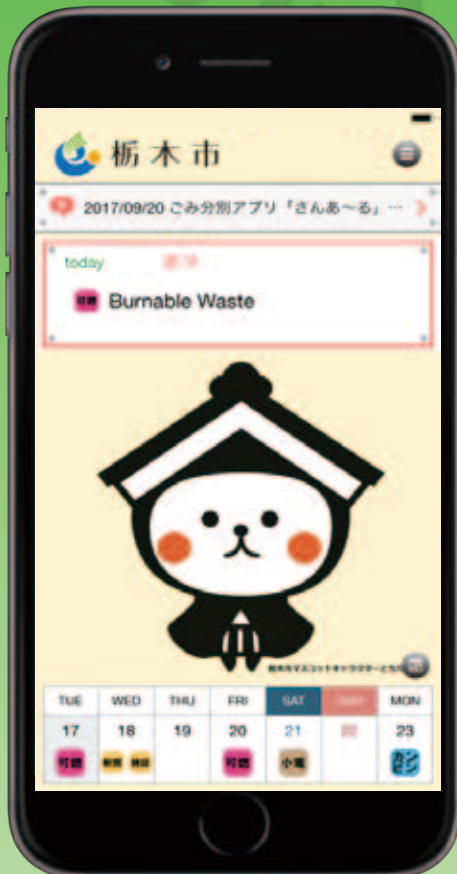

栃木市

Utilize the garbage separation guide app

さんあ〜る

3R

for iPhone
for Android

"Have you had trouble with separation methods and collection days of garbage and resource?"

The garbage separation guide app has the ability to search separation methods easily and to inform you of the collection days of resource and garbage.

Garbage and Resource Collection Calendar

- Check the collection days of garbage and resource on the calendar.
- It has the ability to inform you of the collection days on the installed time.

How to separate and dispose the garbage and the resource